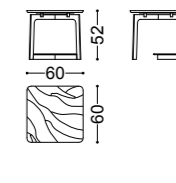

TULIP • Poltrona *Armchair*

Design Castello Lagravinese

Struttura: Multistrato abete massello
Imbottitura: Poliuretano espanso a densità differenziate
Dettagli: base nichel nero lucido

Structure: Solid fir plywood
Padding: Expanded polyurethane with differentiated density
Details: polished black nickel base

art. 77032

TULIP • Pouff *Footrest*

Design Castello Lagravinese

Struttura: Multistrato abete massello
Imbottitura: Poliuretano espanso a densità differenziate
Dettagli: base nichel nero lucido

Structure: Solid fir plywood
Padding: Expanded polyurethane with differentiated density
Details: polished black nickel base

art. 77034

WAVE • Tavolini *Small tables*

Design Castello Lagravinese

Struttura: nichel nero lucido
Piano: marmo Dover White o Sahara Noir
Dettagli: pianetto in vetro fumé

Structure: polished black nickel
Top: Dover White or Sahara Noir marble
Details: smoked glass lower shelf

art. 77040

art. 77041

art. 77042

art. 77043

WAVE • Consolle *Console table*

Design Castello Lagravinese

Struttura: nichel nero lucido
Piano: marmo Dover White
Dettagli: pianetto in vetro fumé

Structure: polished black nickel
Top: Dover White marble
Details: smoked glass lower shelf

art. 77044*

art. 77045