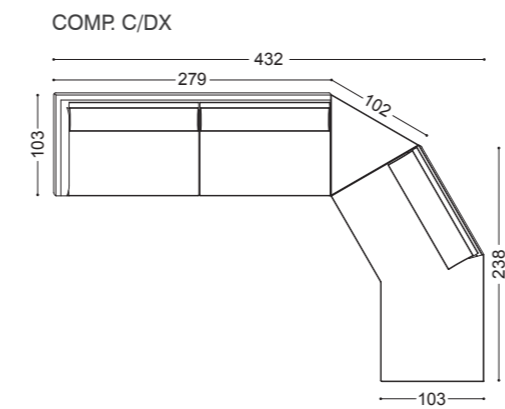

art. 77103/DX