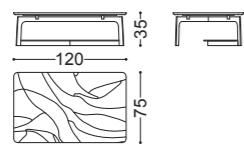

WAVE • Tavolini *Small tables*

Design Castello Lagravinese

Struttura: nichel nero lucido
Piano: marmo Dover White o Sahara Noir
Dettagli: pianetto in vetro fumé

Structure: polished black nickel
Top: Dover White or Sahara Noir marble
Details: smoked glass lower shelf

art. 77040

art. 77041

art. 77042

art. 77043

WAVE • Consolle *Console table*

Design Castello Lagravinese

Struttura: nichel nero lucido
Piano: marmo Dover White o Stardust
Dettagli: pianetto in vetro fumé

Structure: polished black nickel
Top: Dover White or Stardust marble
Details: smoked glass lower shelf

art. 77116

LOTUS • Tavolini *Small tables*

Design Castello Lagravinese

Struttura: noce canaletto massello
Piano: marmo Dover White

Structure: solid canaletto walnut
Top: Dover White marble

art. 77035

art. 77036

art. 77037

GEO • Tavolo *Table*

Design Castello Lagravinese

Struttura: base in metallo texturizzata
Piano: marmo Dover White

Structure: textured metal base
Top: Dover White marble

art. 77117