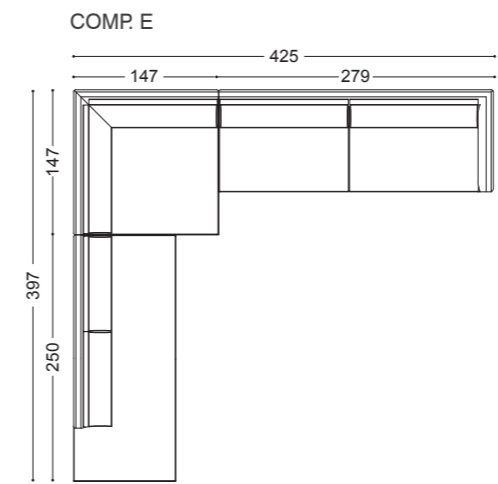

ASTER • Divano Sofa

Design Castello Lagravinese

Struttura: Multistrato abete massello
Imbottitura: Poliuretano espanso a densità differenziate
Schienale in piuma d'oca con inserto in poliuretano espanso
Seduta in poliuretano espanso e memory foam
Piedini in nichel nero lucido

Structure: Solid fir plywood
Padding: Expanded polyurethane with differentiated density
Back in goose feather with polyurethane foam insert
Seat in polyurethane foam and memory foam
Feet in polished black nickel

art. 77104