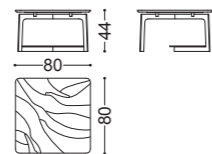

WAVE • Tavolini *Small tables*

Design Castello Lagravinese

Struttura: nichel nero lucido
Piano: marmo Dover White o Sahara Noir
Dettagli: pianetto in vetro fumé

Structure: polished black nickel
Top: Dover White or Sahara Noir marble
Details: smoked glass lower shelf

art. 77040

art. 77041

art. 77042

art. 77043

WAVE • Consolle *Console table*

Design Castello Lagravinese

Struttura: nichel nero lucido
Piano: marmo Dover White o Stardust
Dettagli: pianetto in vetro fumé

Structure: polished black nickel
Top: Dover White or Stardust marble
Details: smoked glass lower shelf

art. 77116

LOTUS • Tavolini *Small tables*

Design Castello Lagravinese

Struttura: noce canaletto massello
Piano: marmo Dover White

Structure: solid canaletto walnut
Top: Dover White marble

art. 77035

art. 77036

art. 77037

GEO • Tavolo *Table*

Design Castello Lagravinese

Struttura: base in metallo texturizzata
Piano: marmo Dover White

Structure: textured metal base
Top: Dover White marble

art. 77117