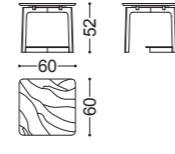

WAVE • Tavolini *Small tables*

Design Castello Lagravinese

Struttura: nichel nero lucido
Piano: marmo Dover White o Sahara Noir
Dettagli: pianetto in vetro fumé

Structure: polished black nickel
Top: Dover White or Sahara Noir marble
Details: smoked glass lower shelf

art. 77040

art. 77041

art. 77042

art. 77043

WAVE • Consolle *Console table*

Design Castello Lagravinese

Struttura: nichel nero lucido
Piano: marmo Dover White o Stardust
Dettagli: pianetto in vetro fumé

Structure: polished black nickel
Top: Dover White or Stardust marble
Details: smoked glass lower shelf

art. 77116

LOTUS • Tavolini *Small tables*

Design Castello Lagravinese

Struttura: noce canaletto massello
Piano: marmo Dover White

Structure: solid canaletto walnut
Top: Dover White marble

art. 77035

art. 77036

art. 77037

GEO • Tavolo *Table*

Design Castello Lagravinese

Struttura: base in metallo texturizzata
Piano: marmo Dover White

Structure: textured metal base
Top: Dover White marble

art. 77117