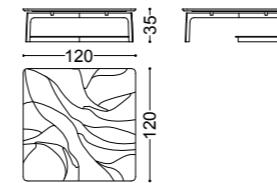

## WAVE • Tavolini *Small tables*

Design Castello Lagravinese

Struttura: nichel nero lucido  
Piano: marmo Dover White o Sahara Noir  
Dettagli: pianetto in vetro fumé

Structure: polished black nickel  
Top: Dover White or Sahara Noir marble  
Details: smoked glass lower shelf