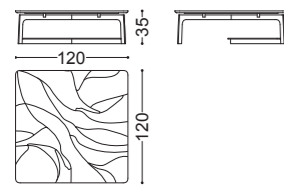

WAVE • Tavolini *Small tables*

Design Castello Lagravinese

Struttura: nichel nero lucido
Piano: marmo Dover White o Sahara Noir
Dettagli: pianetto in vetro fumé

Structure: polished black nickel
Top: Dover White or Sahara Noir marble
Details: smoked glass lower shelf

art. 77040

art. 77041

art. 77042

art. 77043

WAVE • Consolle *Console table*

Design Castello Lagravinese

Struttura: nichel nero lucido
Piano: marmo Dover White o Stardust
Dettagli: pianetto in vetro fumé

Structure: polished black nickel
Top: Dover White or Stardust marble
Details: smoked glass lower shelf

art. 77116

LOTUS • Tavolini *Small tables*

Design Castello Lagravinese

Struttura: noce canaletto massello
Piano: marmo Dover White

Structure: solid canaletto walnut
Top: Dover White marble

art. 77035

art. 77036

art. 77037

GEO • Tavolo *Table*

Design Castello Lagravinese

Struttura: base in metallo texturizzata
Piano: marmo Dover White

Structure: textured metal base
Top: Dover White marble

art. 77117