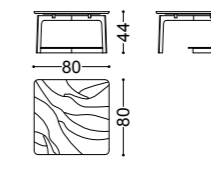

TULIP • Poltrona *Armchair*

Design Castello Lagravinese

Struttura: Multistrato abete massello
Imbottitura: Poliuretano espanso a densità differenziate
Dettagli: base nichel nero lucido

Structure: Solid fir plywood
Padding: Expanded polyurethane with differentiated density
Details: polished black nickel base

art. 77032

TULIP • Pouff *Footrest*

Design Castello Lagravinese

Struttura: Multistrato abete massello
Imbottitura: Poliuretano espanso a densità differenziate
Dettagli: base nichel nero lucido

Structure: Solid fir plywood
Padding: Expanded polyurethane with differentiated density
Details: polished black nickel base

art. 77034

WAVE • Tavolini *Small tables*

Design Castello Lagravinese

Struttura: nichel nero lucido
Piano: marmo Dover White o Sahara Noir
Dettagli: pianetto in vetro fumé

Structure: polished black nickel
Top: Dover White or Sahara Noir marble
Details: smoked glass lower shelf

art. 77040

art. 77041

art. 77042

art. 77043

WAVE • Consolle *Console table*

Design Castello Lagravinese

Struttura: nichel nero lucido
Piano: marmo Dover White
Dettagli: pianetto in vetro fumé

Structure: polished black nickel
Top: Dover White marble
Details: smoked glass lower shelf

art. 77044*

art. 77045