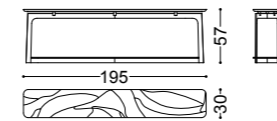

art. 77044*