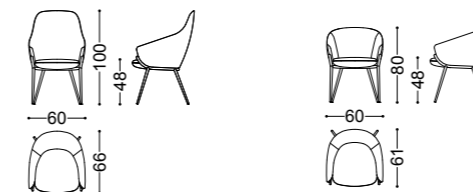

## LESLIE • Poltroncina, Sedia *Small armchair, Chair*

Design Castello Lagravinese

Struttura: multistrato betulla. Gambe in nichel nero lucido  
Imbottitura: Poliuretano espanso a densità differenziate

Structure: birch plywood. Legs in polished black nickel  
Padding: Expanded polyurethane with differentiated density