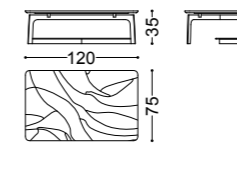

TULIP • Poltrona *Armchair*

Design Castello Lagravinese

Struttura: Multistrato abete massello
Imbottitura: Poliuretano espanso a densità differenziate
Dettagli: base nichel nero lucido

Structure: Solid fir plywood
Padding: Expanded polyurethane with differentiated density
Details: polished black nickel base

art. 77032

TULIP • Pouff *Footrest*

Design Castello Lagravinese

Struttura: Multistrato abete massello
Imbottitura: Poliuretano espanso a densità differenziate
Dettagli: base nichel nero lucido

Structure: Solid fir plywood
Padding: Expanded polyurethane with differentiated density
Details: polished black nickel base

art. 77034

WAVE • Tavolini *Small tables*

Design Castello Lagravinese

Struttura: nichel nero lucido
Piano: marmo Dover White o Sahara Noir
Dettagli: pianetto in vetro fumé

Structure: polished black nickel
Top: Dover White or Sahara Noir marble
Details: smoked glass lower shelf

art. 77040

art. 77041

art. 77042

art. 77043

WAVE • Consolle *Console table*

Design Castello Lagravinese

Struttura: nichel nero lucido
Piano: marmo Dover White
Dettagli: pianetto in vetro fumé

Structure: polished black nickel
Top: Dover White marble
Details: smoked glass lower shelf

art. 77044*

art. 77045