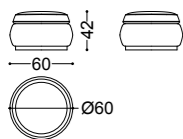

TULIP • Poltrona *Armchair*

Design Castello Lagravinese

Struttura: Multistrato abete massello
Imbottitura: Poliuretano espanso a densità differenziate
Dettagli: base nichel nero lucido

Structure: Solid fir plywood
Padding: Expanded polyurethane with differentiated density
Details: polished black nickel base

art. 77032

TULIP • Pouff *Footrest*

Design Castello Lagravinese

Struttura: Multistrato abete massello
Imbottitura: Poliuretano espanso a densità differenziate
Dettagli: base nichel nero lucido

Structure: Solid fir plywood
Padding: Expanded polyurethane with differentiated density
Details: polished black nickel base

art. 77034

WAVE • Tavolini *Small tables*

Design Castello Lagravinese

Struttura: nichel nero lucido
Piano: marmo Dover White o Sahara Noir
Dettagli: pianetto in vetro fumé

Structure: polished black nickel
Top: Dover White or Sahara Noir marble
Details: smoked glass lower shelf

art. 77040

art. 77041

art. 77042

art. 77043

WAVE • Consolle *Console table*

Design Castello Lagravinese

Struttura: nichel nero lucido
Piano: marmo Dover White
Dettagli: pianetto in vetro fumé

Structure: polished black nickel
Top: Dover White marble
Details: smoked glass lower shelf

art. 77044*

art. 77045