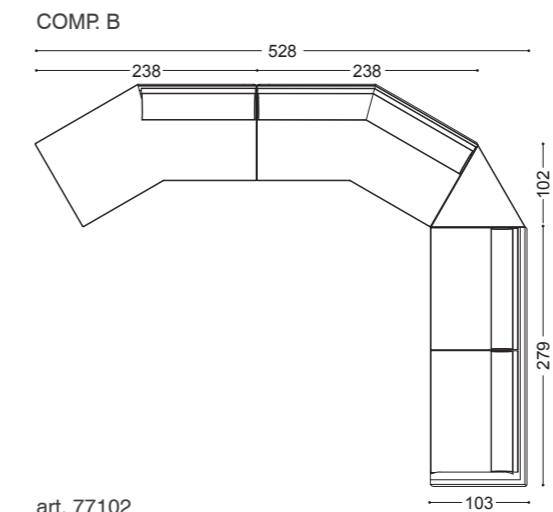

art. 77101

art. 77102