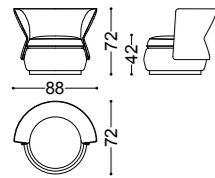

TULIP • Poltrona *Armchair*

Design Castello Lagravinese

Struttura: Multistrato abete massello
Imbottitura: Poliuretano espanso a densità differenziate
Dettagli: base nichel nero lucido

Structure: Solid fir plywood
Padding: Expanded polyurethane with differentiated density
Details: polished black nickel base

art. 77032

TULIP • Pouff *Footrest*

Design Castello Lagravinese

Struttura: Multistrato abete massello
Imbottitura: Poliuretano espanso a densità differenziate
Dettagli: base nichel nero lucido

Structure: Solid fir plywood
Padding: Expanded polyurethane with differentiated density
Details: polished black nickel base

art. 77034

WAVE • Tavolini *Small tables*

Design Castello Lagravinese

Struttura: nichel nero lucido
Piano: marmo Dover White o Sahara Noir
Dettagli: pianetto in vetro fumé

Structure: polished black nickel
Top: Dover White or Sahara Noir marble
Details: smoked glass lower shelf

art. 77040

art. 77041

art. 77042

art. 77043

WAVE • Consolle *Console table*

Design Castello Lagravinese

Struttura: nichel nero lucido
Piano: marmo Dover White
Dettagli: pianetto in vetro fumé

Structure: polished black nickel
Top: Dover White marble
Details: smoked glass lower shelf

art. 77044*

art. 77045