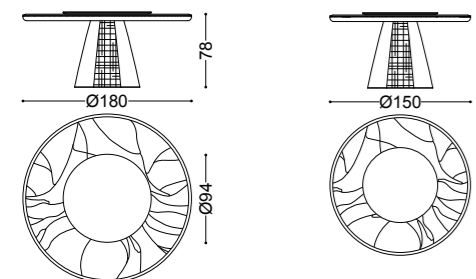

GEO • Tavolo tondo *Round table*

Design Castello Lagravinese

Struttura: base in nichel nero lucido e legno laccatura
texturizzata effetto metallo
Piano: marmo Dover White
Lazy Susan: laccatura texturizzata effetto metallo

Structure: polished black nickel base and metal effect
textured lacquering
Top: Dover White marble
Lazy Susan: metal effect textured lacquering

art. 77053*

art. 77054

art. 77049*

art. 77051

art. 77050*

art. 77052

GEO • Tavolo rettangolare *Rectangular table*

Design Castello Lagravinese

Struttura: base in nichel nero lucido e legno laccatura
texturizzata effetto metallo
Piano: marmo Stardust

Structure: polished black nickel base and metal effect
textured lacquering
Top: Stardust marble

art. 77055*

art. 77056

art. 77057

GEO • Tavolo ovale *Oval table*

Design Castello Lagravinese

Struttura: base in nichel nero lucido e legno laccatura
texturizzata effetto metallo
Piano: marmo Stardust

Structure: polished black nickel base and metal effect
textured lacquering
Top: Stardust marble

art. 77058

art. 77059

art. 77060