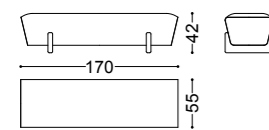

## DAISY • Panca *Bench*

Design Castello Lagravinese

Struttura: Multistrato pioppo massello  
Imbottitura: Poliuretano espanso a densità differenziate  
Dettagli: base in nichel nero lucido

Structure: Solid poplar plywood  
Padding: Expanded polyurethane with differentiated density  
Details: polished black nickel base