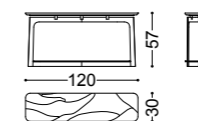

TULIP • Poltrona *Armchair*

Design Castello Lagravinese

Struttura: Multistrato abete massello
Imbottitura: Poliuretano espanso a densità differenziate
Dettagli: base nichel nero lucido

Structure: Solid fir plywood
Padding: Expanded polyurethane with differentiated density
Details: polished black nickel base

art. 77032

TULIP • Pouff *Footrest*

Design Castello Lagravinese

Struttura: Multistrato abete massello
Imbottitura: Poliuretano espanso a densità differenziate
Dettagli: base nichel nero lucido

Structure: Solid fir plywood
Padding: Expanded polyurethane with differentiated density
Details: polished black nickel base

art. 77034

WAVE • Tavolini *Small tables*

Design Castello Lagravinese

Struttura: nichel nero lucido
Piano: marmo Dover White o Sahara Noir
Dettagli: pianetto in vetro fumé

Structure: polished black nickel
Top: Dover White or Sahara Noir marble
Details: smoked glass lower shelf

art. 77040

art. 77041

art. 77042

art. 77043

WAVE • Consolle *Console table*

Design Castello Lagravinese

Struttura: nichel nero lucido
Piano: marmo Dover White
Dettagli: pianetto in vetro fumé

Structure: polished black nickel
Top: Dover White marble
Details: smoked glass lower shelf

art. 77044*

art. 77045